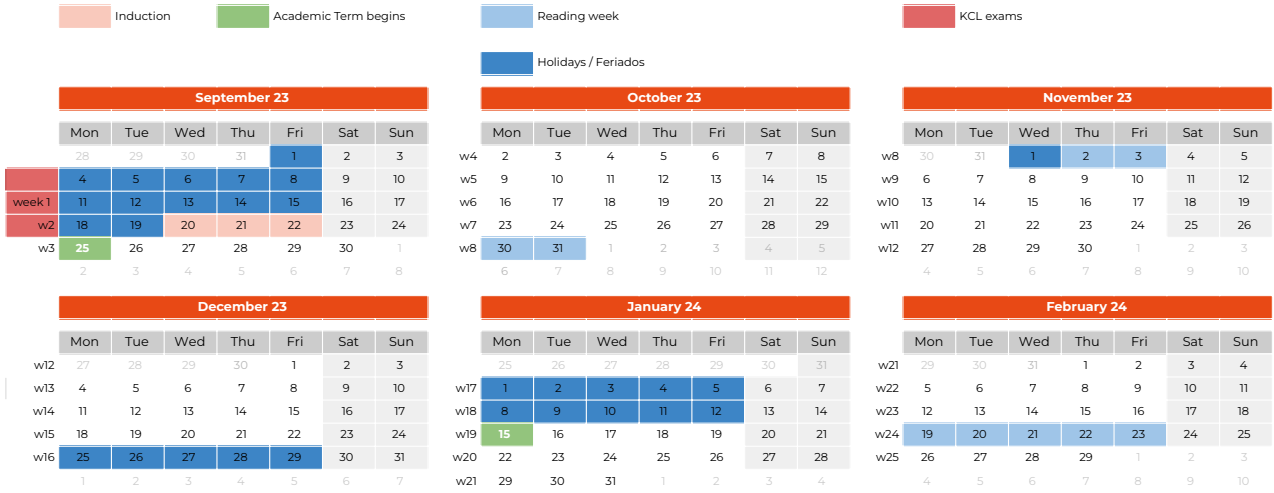

## Academic Calendar 2023/24 - Paris Campus (year 2)