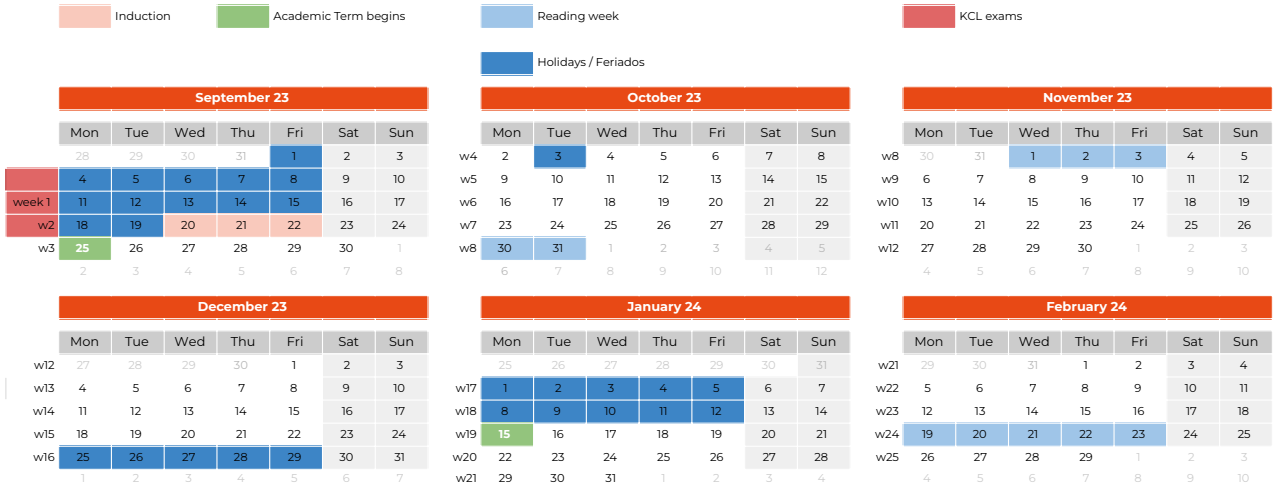

Academic Calendar 2023/24 - Berlin Campus (year 3)

Academic Calendar 2023/24 - Berlin Campus (year 3)